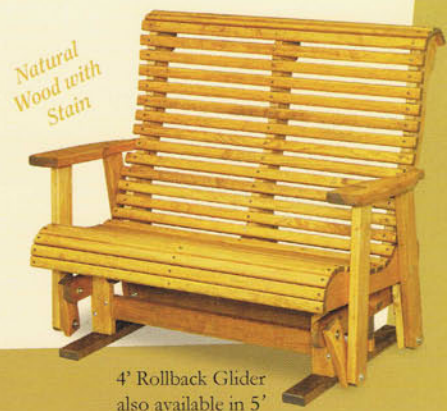

*Natural
Wood with
Stain*

4' x 5' Table with Border
2 - 5' Benches with Back & 2 - 4' Benches

52" x 52" Table with Border
and 4 Attached Benches

6'6" Table with Attached Benches.
Also available in 8'

50" Octagon Table with
Attached Benches

6'6" Table, shown with 2
6'6" Benches and 2 - 2' Benches

Rollback Chair Glider

Rollback Lounge, 4 Reclining Positions

Rollback Settee

Rollback 4' Love Seat

Rollback Rocker, Square Coffee Table & Rollback Chair

A-Frame Swing Frame
(Shown with Rollback Swing)

Settee Glider

4' Rollback Glider
also available in 5'

Picketback Settee

Natural Wood with Stain

Picketback Chair, Square Coffee Table, Picketback Rocker

KING PATIO FURNITURE STYLES