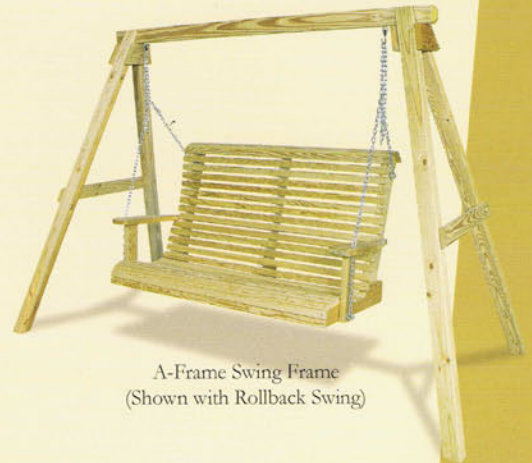

6'6" Table, shown with 2
6'6" Benches and 2 - 2' Benches

Rollback Chair Glider

Rollback Lounge, 4 Reclining Positions

Rollback Settee

Rollback 4' Love Seat

Rollback Rocker, Square Coffee Table & Rollback Chair

A-Frame Swing Frame
(Shown with Rollback Swing)

Settee Glider

4' Rollback Glider
also available in 5'

Picketback Settee

Natural Wood with Stain

Picketback Chair, Square Coffee Table, Picketback Rocker

KING PATIO FURNITURE STYLES