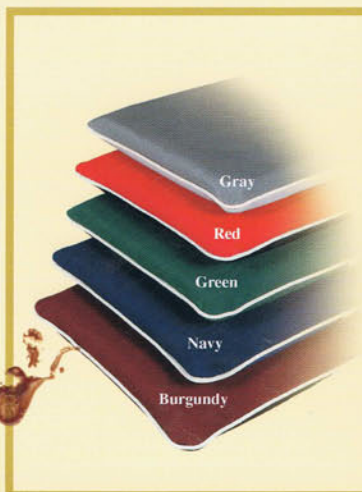

4' Lighthouse
(also in 5')
Trim Colors: Blue, Red, Green, Black

Round Planter

Square Planter

Chaise Lounge, with Cushion

CUSHIONS, PADS & UMBRELLAS

King Tables supplies Cushions for the Chaise Lounge, plus Bench and Chair Pads in five popular colors. Bench Pads have handy Velcro® fasteners to keep them in place. The foam is treated with PVC to minimize water absorption, and the covers are made of Sumbrella fabric with texilene bottom, a "breathable" fabric that adds comfort and allows quick drying if the pads get wet.