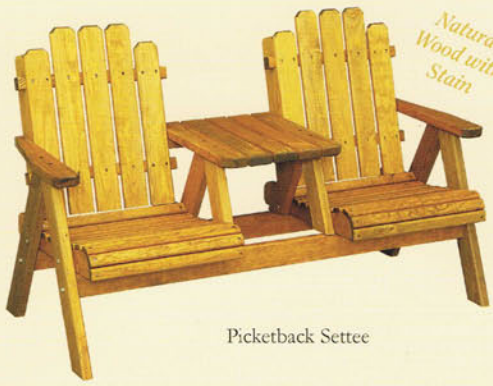

*Natural
Wood with
Stain*

4' x 5' Table with Border
2 - 5' Benches with Back & 2 - 4' Benches

52" x 52" Table with Border
and 4 Attached Benches

6'6" Table with Attached Benches.
Also available in 8'

50" Octagon Table with
Attached Benches

6'6" Table, shown with 2
6'6" Benches and 2 - 2' Benches

Rollback Chair Glider

Rollback Lounge, 4 Reclining Positions

Rollback Settee

Rollback 4' Love Seat

Rollback Rocker, Square Coffee Table & Rollback Chair

A-Frame Swing Frame
(Shown with Rollback Swing)

Settee Glider

4' Rollback Glider
also available in 5'

Picketback Settee

Natural Wood with Stain

Picketback Chair, Square Coffee Table, Picketback Rocker

KING PATIO FURNITURE STYLES